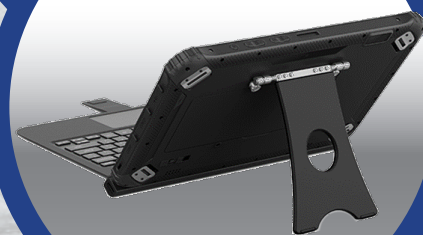

*keyboard is optional

Android 10

Key features

- ◆ IP65, MIL-STD-810G
- ◆ 3G/4G, WiFi 2.4 GHz + 5GHz, Bluetooth 4.1 (BLE), GPS
- ◆ NFC, 1D/2D Barcode scanner (option)
- ◆ Gorilla Glass3
- ◆ The support of the international VESA desktop style, hanging wall style installation
- ◆ Capacitive multi-touch supports glove touch, water rejection
- ◆ Battery swappable